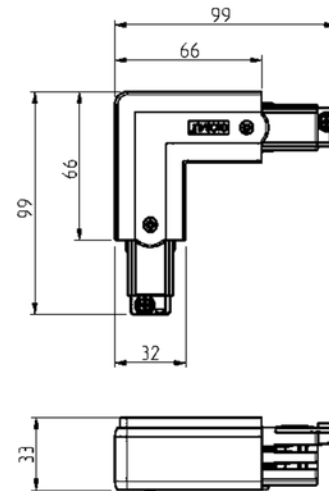

**PRODUCT DATA SHEET**

Global Pro L-feed L90° (outside) 3-circuit WH

Art.no: XTS35-3

*Lighting Solutions*

Global Pro L-feed L90° (outside) 3-circuit WH

TECHNICAL DATA

Track Subgroup	L-Feed Outside
----------------	----------------

PHOTOMETRIC DATA

Dimmable (light source)	No
-------------------------	----

DIMENSIONS

Length (product) (mm)	100.0
Width (product) (mm)	100.0
Height (product) (mm)	33.0
Weight (product) (kg)	0.1

MATERIALS AND SURFACES