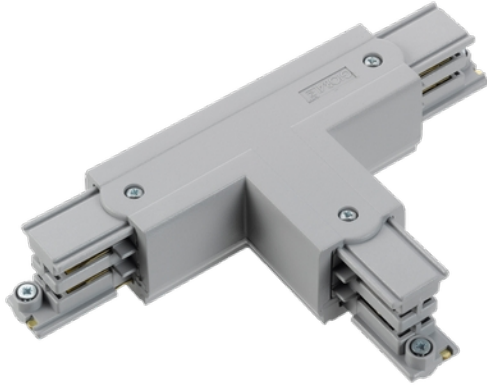

**PRODUCT DATA SHEET**

Global Pro T-feed Right (outside) 3-circuit GR

Art.no: XTS36-1

*Lighting Solutions*

Global Pro T-feed Right (outside) 3-circuit GR

TECHNICAL DATA

Track Subgroup	T-Feed Right Outside
----------------	----------------------

PHOTOMETRIC DATA

Dimmable (light source)	No
-------------------------	----

DIMENSIONS

Length (product) (mm)	18.0
Width (product) (mm)	105.0
Height (product) (mm)	33.0
Weight (product) (kg)	0.15

MATERIALS AND SURFACES

Color	Grey
RAL Code	AW202JR

PRODUCT DATA SHEET

Global Pro T-feed Right (outside) 3-circuit GR

Art.no: XTS36-1

Lighting Solutions