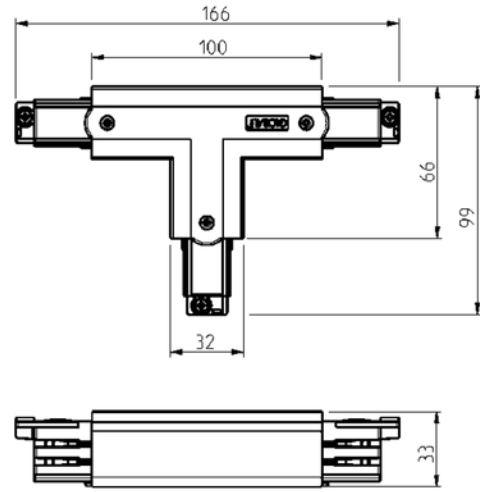

**PRODUCT DATA SHEET**

Global Pro T-feed Right (outside) 3-circuit GR

Art.no: XTS36-1

*Lighting Solutions*

Global Pro T-feed Right (outside) 3-circuit GR

TECHNICAL DATA

Track Subgroup	T-Feed Right Outside
----------------	----------------------

PHOTOMETRIC DATA

Dimmable (light source)	No
-------------------------	----

DIMENSIONS

Length (product) (mm)	18.0
Width (product) (mm)	105.0
Height (product) (mm)	33.0
Weight (product) (kg)	0.15

MATERIALS AND SURFACES

Color	Grey
RAL Code	AW202JR

PRODUCT DATA SHEET

Global Pro T-feed Right (outside) 3-circuit GR

Art.no: XTS36-1

Lighting Solutions