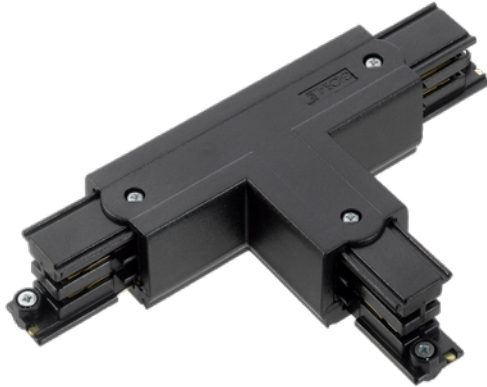

**PRODUCT DATA SHEET**

Global Pro T-feed Right (outside) 3-circuit BK

Art.no: XTS36-2

*Lighting Solutions*

## Global Pro T-feed Right (outside) 3-circuit BK

**TECHNICAL DATA**

Track Subgroup	T-Feed Right Outside
----------------	----------------------

**PHOTOMETRIC DATA**

Dimmable (light source)	No
-------------------------	----

**DIMENSIONS**

Length (product) (mm)	18.0
Width (product) (mm)	105.0
Height (product) (mm)	33.0
Weight (product) (kg)	0.15

**MATERIALS AND SURFACES**

Color	Black
RAL Code	RAL9005

**PRODUCT DATA SHEET**

Global Pro T-feed Right (outside) 3-circuit BK