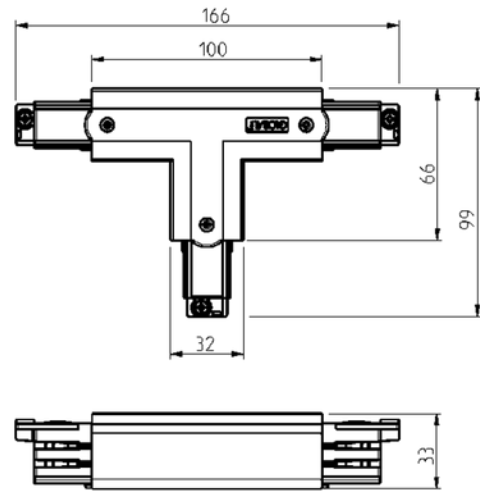

**PRODUCT DATA SHEET**

Global Pro T-feed Right (outside) 3-circuit BK

Art.no: XTS36-2

*Lighting Solutions*

## Global Pro T-feed Right (outside) 3-circuit BK

**TECHNICAL DATA**

Track Subgroup	T-Feed Right Outside
----------------	----------------------

**PHOTOMETRIC DATA**

Dimmable (light source)	No
-------------------------	----

**DIMENSIONS**

Length (product) (mm)	18.0
Width (product) (mm)	105.0
Height (product) (mm)	33.0
Weight (product) (kg)	0.15

**MATERIALS AND SURFACES**

Color	Black
RAL Code	RAL9005

**PRODUCT DATA SHEET**

Global Pro T-feed Right (outside) 3-circuit BK