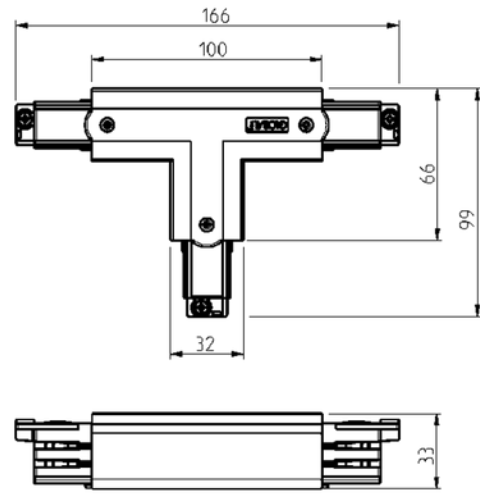

**PRODUCT DATA SHEET**

Global Pro T-feed Right (outside) 3-circuit WH

Art.no: XTS36-3

*Lighting Solutions*

Global Pro T-feed Right (outside) 3-circuit WH

TECHNICAL DATA

Track Subgroup	T-Feed Right Outside
----------------	----------------------

PHOTOMETRIC DATA

Dimmable (light source)	No
-------------------------	----

DIMENSIONS

Length (product) (mm)	18.0
Width (product) (mm)	105.0
Height (product) (mm)	33.0
Weight (product) (kg)	0.15

MATERIALS AND SURFACES

Color	White
RAL Code	RAL9010

PRODUCT DATA SHEET

Global Pro T-feed Right (outside) 3-circuit WH

Art.no: XTS36-3

Lighting Solutions