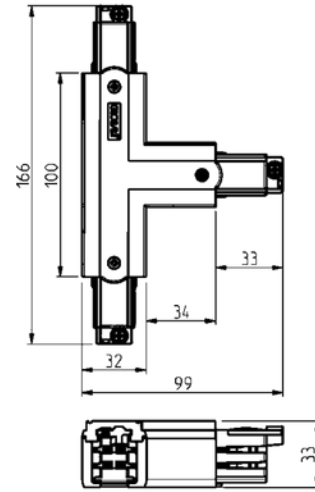

**PRODUCT DATA SHEET**

Global Pro T-feed Left (inside) 3-circuit GR

Art.no: XTS37-1

*Lighting Solutions*

Global Pro T-feed Left (inside) 3-circuit GR

TECHNICAL DATA

Track Subgroup	T-Feed Left Inside
----------------	--------------------

PHOTOMETRIC DATA

Dimmable (light source)	No
-------------------------	----

DIMENSIONS

Length (product) (mm)	18.0
Width (product) (mm)	105.0
Height (product) (mm)	33.0
Weight (product) (kg)	0.15

MATERIALS AND SURFACES

Color	Grey
RAL Code	AW202JR

PRODUCT DATA SHEET

Global Pro T-feed Left (inside) 3-circuit GR

Art.no: XTS37-1

Lighting Solutions