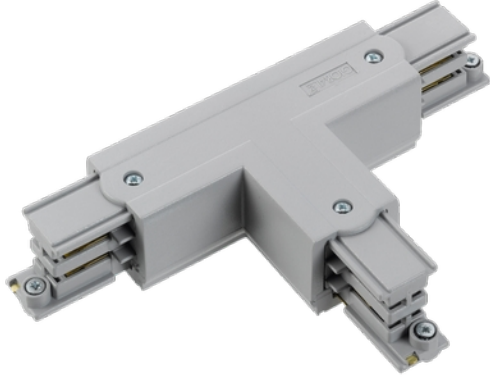

**PRODUCT DATA SHEET**

Global Pro T-feed Left (inside) 3-circuit GR

Art.no: XTS37-1

*Lighting Solutions*

Global Pro T-feed Left (inside) 3-circuit GR

TECHNICAL DATA

Track Subgroup	T-Feed Left Inside
----------------	--------------------

PHOTOMETRIC DATA

Dimmable (light source)	No
-------------------------	----

DIMENSIONS

Length (product) (mm)	18.0
Width (product) (mm)	105.0
Height (product) (mm)	33.0
Weight (product) (kg)	0.15

MATERIALS AND SURFACES

Color	Grey
RAL Code	AW202JR

PRODUCT DATA SHEET

Global Pro T-feed Left (inside) 3-circuit GR

Art.no: XTS37-1

Lighting Solutions