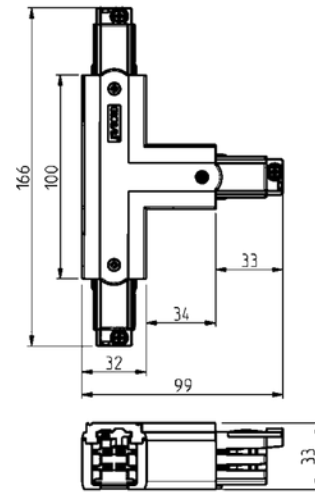

**PRODUCT DATA SHEET**

Global Pro T-feed Left (inside) 3-circuit BK

Art.no: XTS37-2

*Lighting Solutions*

## Global Pro T-feed Left (inside) 3-circuit BK

**TECHNICAL DATA**

Track Subgroup	T-Feed Left Inside
----------------	--------------------

**PHOTOMETRIC DATA**

Dimmable (light source)	No
-------------------------	----

**DIMENSIONS**

Length (product) (mm)	18.0
Width (product) (mm)	105.0
Height (product) (mm)	33.0
Weight (product) (kg)	0.15

**MATERIALS AND SURFACES**

Color	Black
RAL Code	RAL9005

**PRODUCT DATA SHEET**

Global Pro T-feed Left (inside) 3-circuit BK