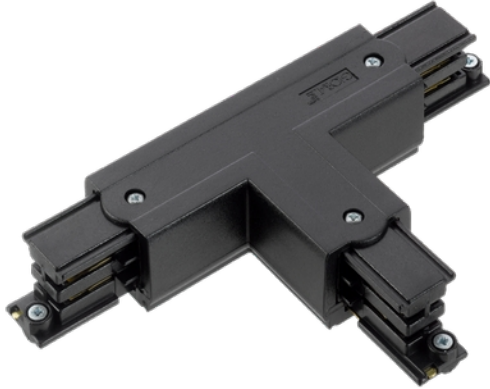

**PRODUCT DATA SHEET**

Global Pro T-feed Left (inside) 3-circuit BK

Art.no: XTS37-2

*Lighting Solutions*

## Global Pro T-feed Left (inside) 3-circuit BK

**TECHNICAL DATA**

Track Subgroup	T-Feed Left Inside
----------------	--------------------

**PHOTOMETRIC DATA**

Dimmable (light source)	No
-------------------------	----

**DIMENSIONS**

Length (product) (mm)	18.0
Width (product) (mm)	105.0
Height (product) (mm)	33.0
Weight (product) (kg)	0.15

**MATERIALS AND SURFACES**

Color	Black
RAL Code	RAL9005

**PRODUCT DATA SHEET**

Global Pro T-feed Left (inside) 3-circuit BK