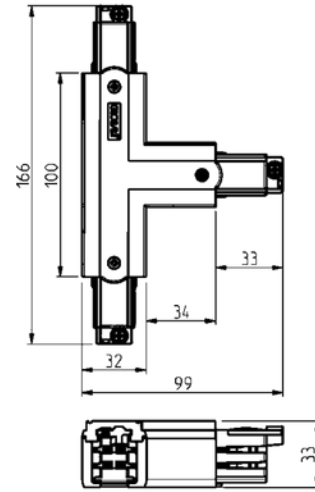

**PRODUCT DATA SHEET**

Global Pro T-feed Left (inside) 3-circuit WH

Art.no: XTS37-3

*Lighting Solutions*

Global Pro T-feed Left (inside) 3-circuit WH

TECHNICAL DATA

Track Subgroup	T-Feed Left Inside
----------------	--------------------

PHOTOMETRIC DATA

Dimmable (light source)	No
-------------------------	----

DIMENSIONS

Length (product) (mm)	18.0
Width (product) (mm)	105.0
Height (product) (mm)	33.0
Weight (product) (kg)	0.15

MATERIALS AND SURFACES

Color	White
RAL Code	RAL9010

PRODUCT DATA SHEET

Global Pro T-feed Left (inside) 3-circuit WH

Art.no: XTS37-3

Lighting Solutions