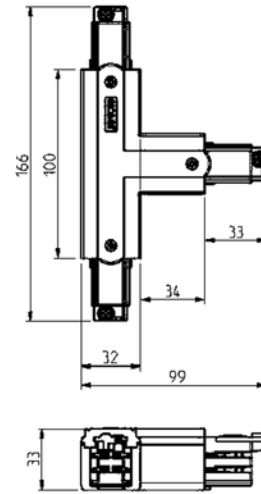

**PRODUCT DATA SHEET**

Global Pro T-feed Left (outside) 3-circuit BK

Art.no: XTS39-2

*Lighting Solutions*

Global Pro T-feed Left (outside) 3-circuit BK

TECHNICAL DATA

| | |
|----------------|---------------------|
| Track Subgroup | T-Feed Left Outside |
|----------------|---------------------|

PHOTOMETRIC DATA

| | |
|-------------------------|----|
| Dimmable (light source) | No |
|-------------------------|----|

DIMENSIONS

| | |
|-----------------------|-------|
| Length (product) (mm) | 18.0 |
| Width (product) (mm) | 105.0 |
| Height (product) (mm) | 33.0 |
| Weight (product) (kg) | 0.15 |

MATERIALS AND SURFACES

| | |
|----------|---------|
| Color | Black |
| RAL Code | RAL9010 |

PRODUCT DATA SHEET

Global Pro T-feed Left (outside) 3-circuit BK

Art.no: XTS39-2

Lighting Solutions