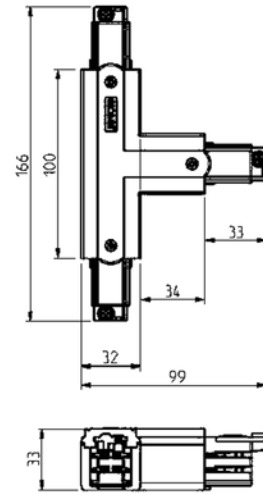

**PRODUCT DATA SHEET**

Global Pro T-feed Left (outside) 3-circuit WH

Art.no: XTS39-3

*Lighting Solutions*

Global Pro T-feed Left (outside) 3-circuit WH

TECHNICAL DATA

Track Subgroup	T-Feed Left Outside
----------------	---------------------

PHOTOMETRIC DATA

Dimmable (light source)	No
-------------------------	----

DIMENSIONS

Length (product) (mm)	18.0
Width (product) (mm)	105.0
Height (product) (mm)	33.0
Weight (product) (kg)	0.15

MATERIALS AND SURFACES

Color	White
RAL Code	RAL9010

PRODUCT DATA SHEET

Global Pro T-feed Left (outside) 3-circuit WH

Art.no: XTS39-3

Lighting Solutions