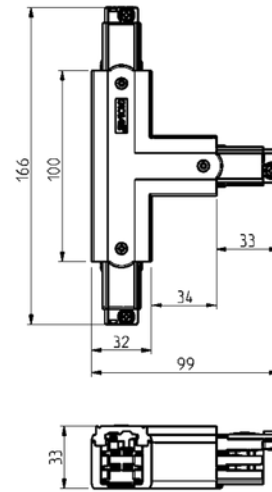

**PRODUCT DATA SHEET**

Global Pro T-feed Right (inside) 3-circuit BK

Art.no: XTS40-2

*Lighting Solutions*

## Global Pro T-feed Right (inside) 3-circuit BK

**TECHNICAL DATA**

Track Subgroup	T-Feed Right Inside
----------------	---------------------

**PHOTOMETRIC DATA**

Dimmable (light source)	No
-------------------------	----

**DIMENSIONS**

Length (product) (mm)	18.0
Width (product) (mm)	105.0
Height (product) (mm)	33.0
Weight (product) (kg)	0.15

**MATERIALS AND SURFACES**

Color	Black
RAL Code	RAL9005

**PRODUCT DATA SHEET**

Global Pro T-feed Right (inside) 3-circuit BK