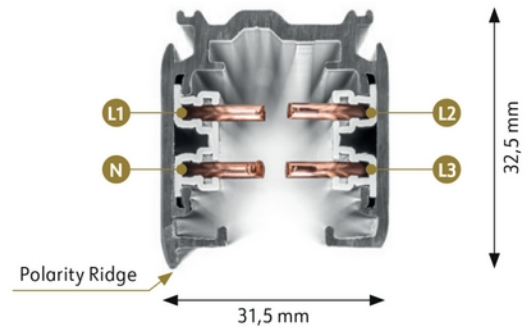

**PRODUCT DATA SHEET**  
Global Pro Track 3-circuit 3m WH  
Art.no: XTS4300-3

*Lighting Solutions*

## Global Pro Track 3-circuit 3m WH

GLOBAL Trac Pro is the most sold three-circuit lighting track system in the world. It is the quality choice of professionals and lighting manufacturers. Long experience and 100% quality assurance ensure problem-free operation. Diverse installation options are part of the package. All options are quick and easy to implement and result in overall cost savings.

ELECTRICAL DATA	
Voltage (system) [V]	400V 50Hz
Power (track) (kVA)	11.1
Circuits	3-circuit
Current (A)	16

TECHNICAL DATA	
IP (system)	IP20
Outdoor	No
Track Family	Global Trac Pro
Track Subgroup	Track

**PRODUCT DATA SHEET**  
Global Pro Track 3-circuit 3m WH  
Art.no: XTS4300-3

*Lighting Solutions*

PHOTOMETRIC DATA	
Dimmable (light source)	No

DIMENSIONS	
Length (product) (mm)	3000.0
Width (product) (mm)	31.5
Height (product) (mm)	32.5
Weight (product) (kg)	2.55

MATERIALS AND SURFACES	
Color	White
RAL Code	RAL9010