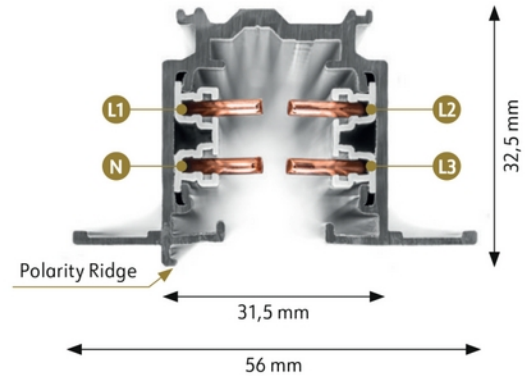

**PRODUCT DATA SHEET**

Global Pro Track Recessed 3-circuit 2m WH

Art.no: XTSE4200-3

*Lighting Solutions*

## Global Pro Track Recessed 3-circuit 2m WH

The recessed version of GLOBAL Trac Pro for suspended ceilings, GLOBAL Trac Pro is the most sold three-circuit lighting track system in the world. It is the quality choice of professionals and lighting manufacturers. Long experience and 100% quality assurance ensure problem-free operation. Diverse installation options are part of the package. All options are quick and easy to implement and result in overall cost savings.

ELECTRICAL DATA	
Power (track) (kVA)	11.1
Circuits	3-circuit
Current (A)	16

TECHNICAL DATA	
IP (system)	IP20
Outdoor	No
Pull strength (N)	100.0
Track Family	Global Trac Pro
Track Subgroup	Track

PHOTOMETRIC DATA	
Dimmable (light source)	No

DIMENSIONS	
Length (product) (mm)	2000.0
Width (product) (mm)	56.0
Height (product) (mm)	32.5
Weight (product) (kg)	1.95

MATERIALS AND SURFACES	
Color	White
RAL Code	RAL9010

INSTALLATION AND CONNECTION	
Mounting	Recessed