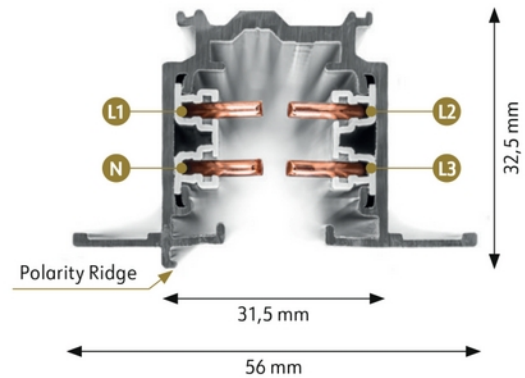

**PRODUCT DATA SHEET**

Global Pro Track Recessed 3-circuit 3m BK

Art.no: XTSE4300-2

*Lighting Solutions*

## Global Pro Track Recessed 3-circuit 3m BK

The recessed version of GLOBAL Trac Pro for suspended ceilings, GLOBAL Trac Pro is the most sold three-circuit lighting track system in the world. It is the quality choice of professionals and lighting manufacturers. Long experience and 100% quality assurance ensure problem-free operation. Diverse installation options are part of the package. All options are quick and easy to implement and result in overall cost savings.

ELECTRICAL DATA	
Power (track) (kVA)	11.1
Circuits	3-circuit
Current (A)	16

TECHNICAL DATA	
IP (system)	IP20
Outdoor	No
Pull strength (N)	100.0
Track Family	Global Trac Base
Track Subgroup	Track

**PRODUCT DATA SHEET**

Global Pro Track Recessed 3-circuit 3m BK

Art.no: XTSF4300-2

*Lighting Solutions*

DIMENSIONS	
Length (product) (mm)	3000.0
Width (product) (mm)	56.0
Height (product) (mm)	32.5
Weight (product) (kg)	2.92

MATERIALS AND SURFACES	
Color	Black
RAL Code	RAL9005