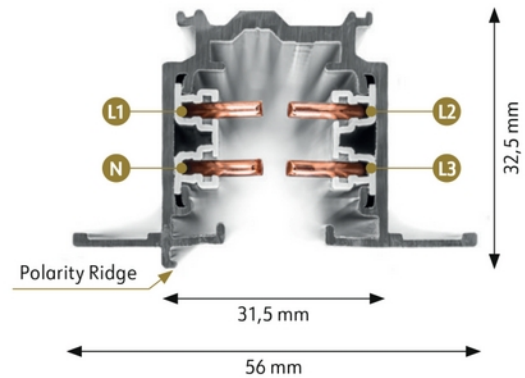

**PRODUCT DATA SHEET**

Global Pro Track Recessed 3-circuit 3m WH

Art.no: XTSE4300-3

*Lighting Solutions*

## Global Pro Track Recessed 3-circuit 3m WH

The recessed version of GLOBAL Trac Pro for suspended ceilings, GLOBAL Trac Pro is the most sold three-circuit lighting track system in the world. It is the quality choice of professionals and lighting manufacturers. Long experience and 100% quality assurance ensure problem-free operation. Diverse installation options are part of the package. All options are quick and easy to implement and result in overall cost savings.

ELECTRICAL DATA	
Power (track) (kVA)	11.1
Circuits	3-circuit
Current (A)	16

TECHNICAL DATA	
IP (system)	IP20
Outdoor	No
Pull strength (N)	100.0
Track Family	Global Trac Pro
Track Subgroup	Track

**PRODUCT DATA SHEET**

Global Pro Track Recessed 3-circuit 3m WH

Art.no: XTSF4300-3

*Lighting Solutions***PHOTOMETRIC DATA**

Dimmable (light source)	No
-------------------------	----

**DIMENSIONS**

Length (product) (mm)	3000.0
Width (product) (mm)	56.0
Height (product) (mm)	32.5
Weight (product) (kg)	2.92