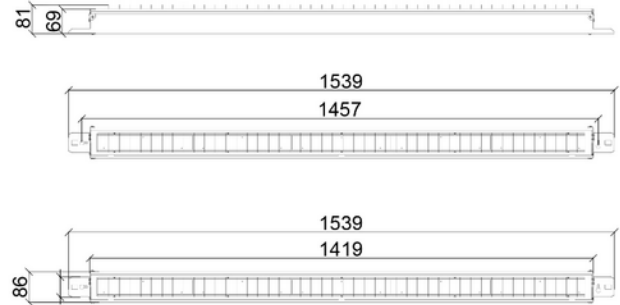

FAMILY PRODUCT SHEET
 Z Line Louvre
 Art.no: Z-Line-Louvre-Base

Lighting Solutions

Z Line Louvre

VARIANTS

| Art.no. | Effect | Lumen out | CCT | Beam angle | Lens | CRI (>) | Dimming | Length | Color |
|---------|--------|-----------|-----|------------|------|---------|---------|--------|-------|
|---------|--------|-----------|-----|------------|------|---------|---------|--------|-------|