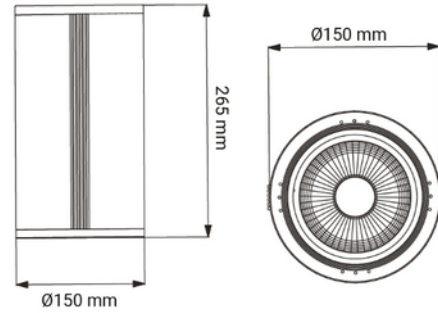

**PRODUCT DATA SHEET**

Silla 3800lm 830 30° 29W IP65 GR 3m cable

Art.no: 08020-5-30-1

*Lighting Solutions*

## Silla 3800lm 830 30° 29W IP65 GR 3m cable

Silla is a LED spotlight for surface ceiling mounting. The luminaire is supplied with a 3 meter long connection cable. Silla has an IP65 classification which guarantees that it can withstand the elements very well and is therefore very well suited for outdoor installations

Silla 3800lm 830 30° 29W IP65 GR 3m cable

Art.no: 08020-5-30-1

*Lighting Solutions*

PHOTOMETRIC DATA	
CRI / Ra (>=)	80
CCT (Color Temperature) (K)	3000
Color Code	830
Lightsource Type	LED (built in)
Lens (Diffuser)	Clear
Lifetime (h)	L80B10: 50.000

DIMENSIONS	
Width (product) (mm)	150.0
Height (product) (mm)	265.0

MATERIALS AND SURFACES	
Color	Grey

INSTALLATION AND CONNECTION	
Areas of use	Outdoor
Mounting	Surface, Ceiling
Connection (system)	Cable 3m