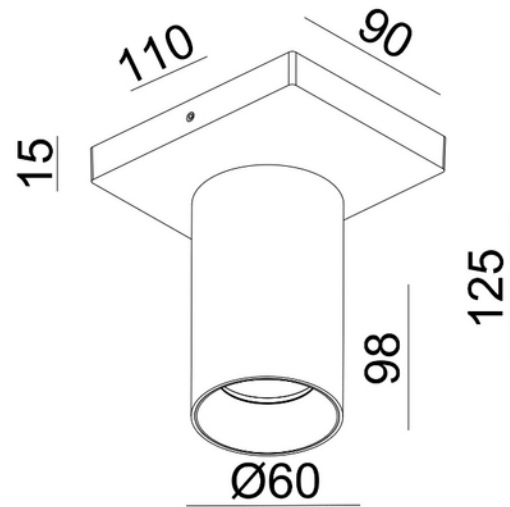

**PRODUCT DATA SHEET**

Tania Mini S1 GU10 max 7,5W led W BK

Art.no: 101081-2

*Lighting Solutions*

Tania Mini S1 GU10 max 7,5W led W BK

Small spotlight in modern and contemporary design for surface mounting. Delivered in both black and white version. Gold front ring can be purchased separately.

| PHOTOMETRIC DATA | |
|-------------------|--------------------------|
| Lightsource Type | Lightsource not included |
| Socket / Cap-Base | GU10 |

**PRODUCT DATA SHEET**

Tania Mini S1 GU10 max 7,5W led W BK

Art.no: 101081-2

*Lighting Solutions*

| DIMENSIONS | |
|-----------------------|-------|
| Length (product) (mm) | 110.0 |
| Width (product) (mm) | 90.0 |
| Height (product) (mm) | 125.0 |

| MATERIALS AND SURFACES | |
|------------------------|-------|
| Color | Black |