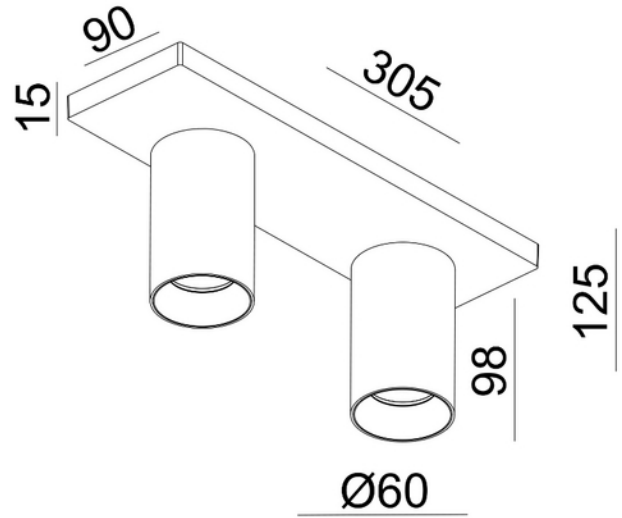

**PRODUCT DATA SHEET**

Tania Mini S2 2xGU10 max 7,5W led BK

Art.no: 101082-02-2

*Lighting Solutions*

## Tania Mini S2 2xGU10 max 7,5W led BK

Tania Mini S2 is a small double spotlight in a modern and contemporary design for surface mounting. GU10 light source not included. Gold front ring can be purchased separately.

**PRODUCT DATA SHEET**

Tania Mini S2 2xGU10 max 7,5W led BK

Art.no: 101082-02-2

*Lighting Solutions*

DIMENSIONS	
Length (product) (mm)	305.0
Width (product) (mm)	90.0
Height (product) (mm)	125.0

MATERIALS AND SURFACES	
Color	Black