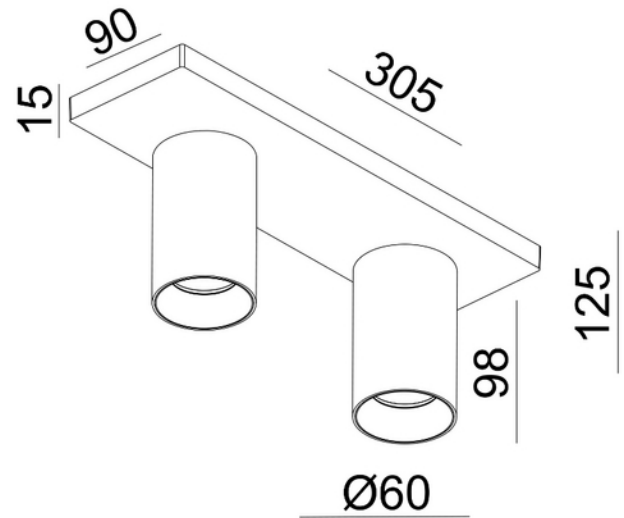

**PRODUCT DATA SHEET**

Tania Mini S2 2xGU10 max 7,5W led WH

Art.no: 101082-02-3

*Lighting Solutions*

## Tania Mini S2 2xGU10 max 7,5W led WH

Tania Mini S2 is a small double spotlight in a modern and contemporary design for surface mounting. GU10 light source not included. Gold front ring can be purchased separately.

**PRODUCT DATA SHEET**

Tania Mini S2 2xGU10 max 7,5W led WH

Art.no: 101082-02-3

*Lighting Solutions*

DIMENSIONS	
Length (product) (mm)	305.0
Width (product) (mm)	90.0
Height (product) (mm)	125.0

MATERIALS AND SURFACES	
Color	White