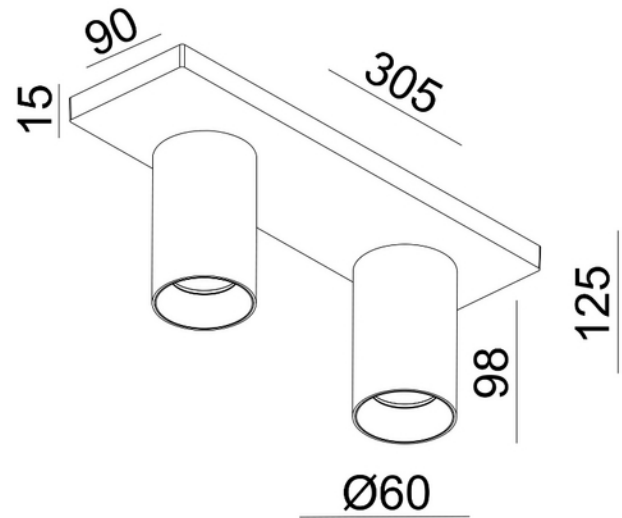

**PRODUCT DATA SHEET**

Tania Mini S2 2xGU10 max 7,5W led BK

Art.no: 101082-2

*Lighting Solutions*

Tania Mini S2 2xGU10 max 7,5W led BK

Tania Mini S2 is a small double spotlight in a modern and contemporary design for surface mounting. GU10 light source not included. Gold front ring can be purchased separately.

**PRODUCT DATA SHEET**

Tania Mini S2 2xGU10 max 7,5W led BK

Art.no: 101082-2

*Lighting Solutions*

DIMENSIONS	
Length (product) (mm)	305.0
Width (product) (mm)	90.0
Height (product) (mm)	125.0

MATERIALS AND SURFACES	
Color	Black