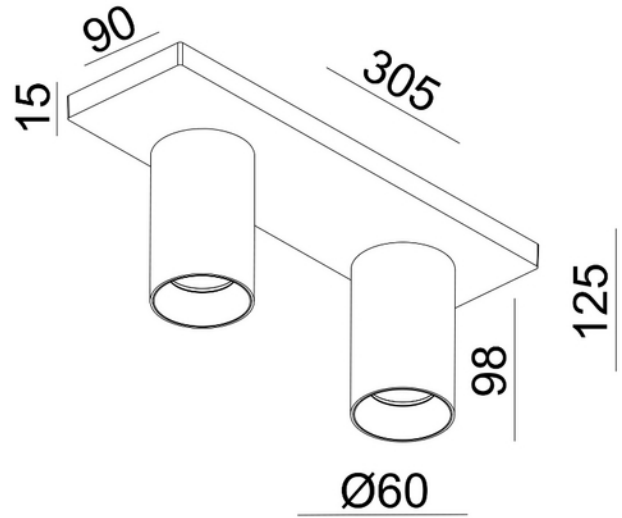

**PRODUCT DATA SHEET**

Tania Mini S2 2xGU10 max 7,5W led WH
Art.no: 101082-3

Lighting Solutions

Tania Mini S2 2xGU10 max 7,5W led WH

Tania Mini S2 is a small double spotlight in a modern and contemporary design for surface mounting. GU10 light source not included. Gold front ring can be purchased separately.

**PRODUCT DATA SHEET**

Tania Mini S2 2xGU10 max 7,5W led WH

Art.no: 101082-3

*Lighting Solutions*

DIMENSIONS	
Length (product) (mm)	305.0
Width (product) (mm)	90.0
Height (product) (mm)	125.0

MATERIALS AND SURFACES	
Color	White