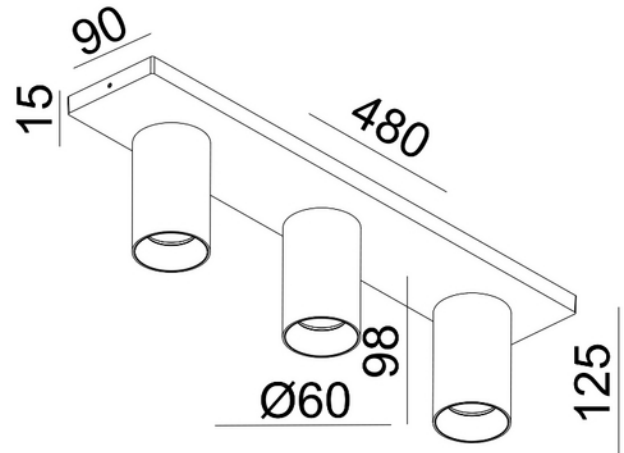

**PRODUCT DATA SHEET**

Tania Mini S3 3xGU10 max 7,5W led BK

Art.no: 101083-02-2

*Lighting Solutions*

## Tania Mini S3 3xGU10 max 7,5W led BK

Tania Mini S3 is a small triple spotlight modern and contemporary design for surface mounting. GU10 light source not included. Gold front ring can be purchased separately.

**PRODUCT DATA SHEET**

Tania Mini S3 3xGU10 max 7,5W led BK

Art.no: 101083-02-2

*Lighting Solutions*

DIMENSIONS	
Length (product) (mm)	485.0
Width (product) (mm)	90.0
Height (product) (mm)	125.0

MATERIALS AND SURFACES	
Color	Black