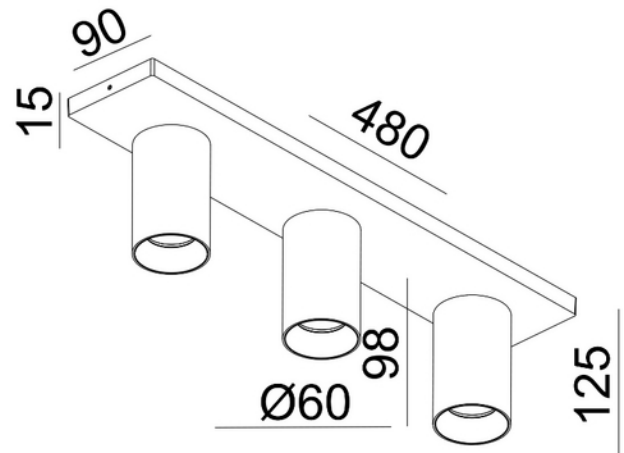

**PRODUCT DATA SHEET**

Tania Mini S3 3xGU10 max 7,5W led WH

Art.no: 101083-02-3

*Lighting Solutions*

Tania Mini S3 3xGU10 max 7,5W led WH

Tania Mini S3 is a small triple spotlight modern and contemporary design for surface mounting. GU10 light source not included. Gold front ring can be purchased separately.

**PRODUCT DATA SHEET**

Tania Mini S3 3xGU10 max 7,5W led WH

Art.no: 101083-02-3

*Lighting Solutions*

DIMENSIONS	
Length (product) (mm)	485.0
Width (product) (mm)	90.0
Height (product) (mm)	125.0

MATERIALS AND SURFACES	
Color	White