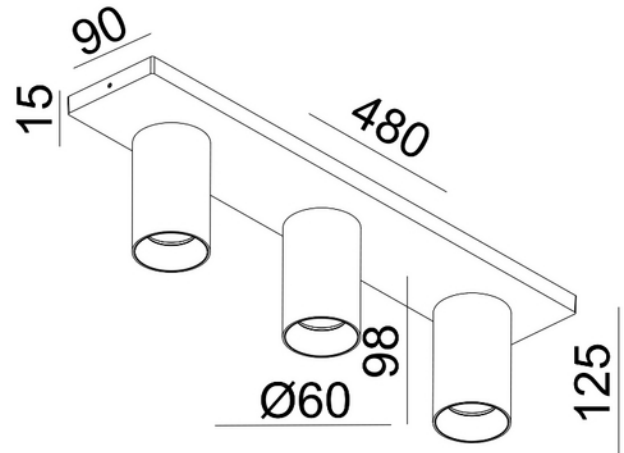

**PRODUCT DATA SHEET**

Tania Mini S3 3xGU10 max 7,5W led BK

Art.no: 101083-2

*Lighting Solutions*

Tania Mini S3 3xGU10 max 7,5W led BK

Tania Mini S3 is a small triple spotlight modern and contemporary design for surface mounting. GU10 light source not included. Gold front ring can be purchased separately.

**PRODUCT DATA SHEET**

Tania Mini S3 3xGU10 max 7,5W led BK

Art.no: 101083-2

*Lighting Solutions*

DIMENSIONS	
Length (product) (mm)	485.0
Width (product) (mm)	90.0
Height (product) (mm)	125.0

MATERIALS AND SURFACES	
Color	Black