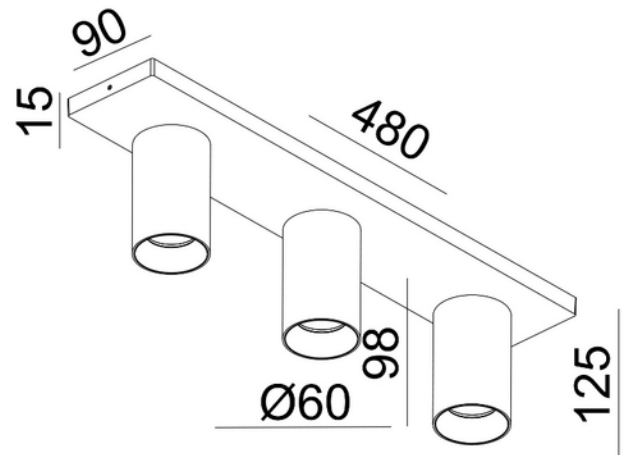

**PRODUCT DATA SHEET**

Tania Mini S3 3xGU10 max 7,5W led WH

Art.no: 101083-3

*Lighting Solutions*

Tania Mini S3 3xGU10 max 7,5W led WH

Tania Mini S3 is a small triple spotlight modern and contemporary design for surface mounting. GU10 light source not included. Gold front ring can be purchased separately.

**PRODUCT DATA SHEET**

Tania Mini S3 3xGU10 max 7,5W led WH

Art.no: 101083-3

*Lighting Solutions*

DIMENSIONS	
Length (product) (mm)	485.0
Width (product) (mm)	90.0
Height (product) (mm)	125.0

MATERIALS AND SURFACES	
Color	White