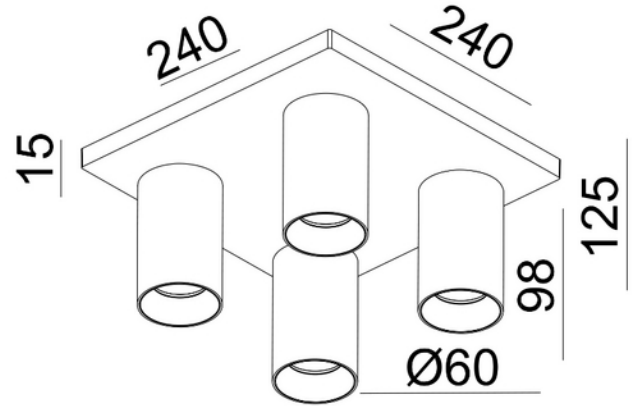

**PRODUCT DATA SHEET**

Tania Mini S4 4xGU10 max 7,5W led WH

Art.no: 101084-02-3

*Lighting Solutions*

Tania Mini S4 4xGU10 max 7,5W led WH

Tania Mini S4 is a small quadruple spotlight modern and contemporary design for surface mounting. GU10 light source not included. Gold front ring can be purchased separately.

**PRODUCT DATA SHEET**

Tania Mini S4 4xGU10 max 7,5W led WH

Art.no: 101084-02-3

*Lighting Solutions*

DIMENSIONS	
Length (product) (mm)	240.0
Width (product) (mm)	240.0
Height (product) (mm)	125.0

MATERIALS AND SURFACES	
Color	White