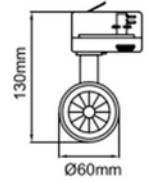

PRODUCT DATA SHEET

Silindir 60 1650lm 930 40° 15W WH 3-circuit DALI

Art.no: 1014066-40-3-ddd

Lighting Solutions

Silindir 60 1650lm 930 40° 15W WH 3-circuit DALI