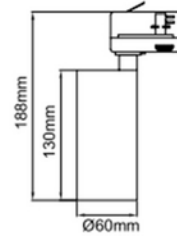

PRODUCT DATA SHEET

Silindir 60 1650lm 930 40° 15W WH 3-circuit DALI

Art.no: 1014066-40-3-ddd

Lighting Solutions

Silindir 60 1650lm 930 40° 15W WH 3-circuit DALI