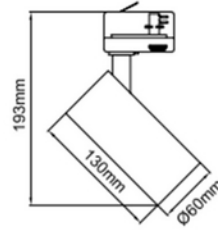

PRODUCT DATA SHEET

Silindir 60 1650lm 930 40° 15W WH 3-circuit DALI

Art.no: 1014066-40-3-ddd

Lighting Solutions

Silindir 60 1650lm 930 40° 15W WH 3-circuit DALI