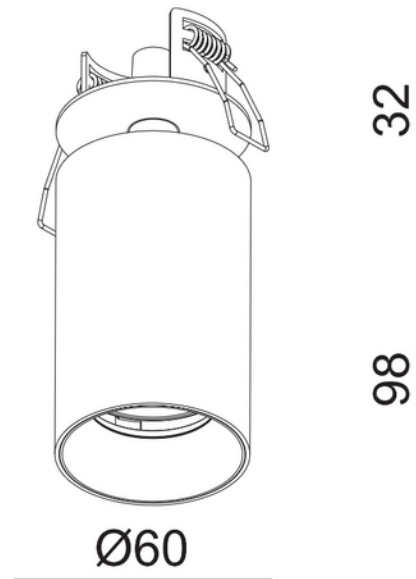

**PRODUCT DATA SHEET**

Tania Mini Basic GU10 max 7,5W led WH

Art.no: 101870-3

*Lighting Solutions*

Tania Mini Basic GU10 max 7,5W led WH

Tania Mini Basic GU10 is a recessed spotlight that can be tilted and rotated. Available in white and black color. Gold frontring can be bought separately. Lightbulb are not included.

**PRODUCT DATA SHEET**

Tania Mini Basic GU10 max 7,5W led WH

Art.no: 101870-3

*Lighting Solutions***PHOTOMETRIC DATA**

Lens (Diffuser)	None
-----------------	------

DIMENSIONS

Length (product) (mm)	98.0
Diameter (product) (mm)	60.0