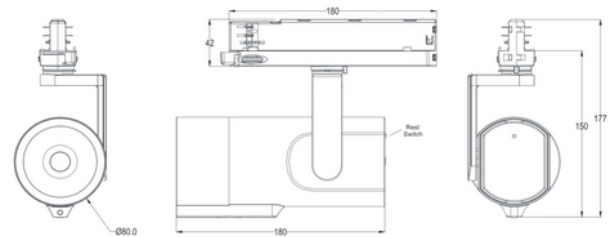

**PRODUCT DATA SHEET**

NSW K Pro Dual AiColor+People Counting 35W 24° 3-Cir BK

Art.no: 103250-24-2

*Lighting Solutions*

NSW K Pro Dual AiColor+People Counting 35W 24° 3-Cir BK

This series is the second generation of AIoT spotlight products that revolutionize the retail lighting industry. The design is compact and elegant and more cost-effective. The series covers nearly five different installation types two sizes and four light distributions. These lamps are developed to provide a personalized shopping experience and insights into the store environment.

**PRODUCT DATA SHEET**

NSW K Pro Dual AlColor+People Counting 35W 24° 3-Cir BK

Art.no: 103250-24-2

*Lighting Solutions*

PHOTOMETRIC DATA	
Efficacy (system) (lm/W)	65
CRI / Ra (>=)	90
CCT (Color Temperature) (K)	2700-6500
Color Code	RGBW
Lightsource Type	LED (built in)
Lens (Diffuser)	Lens
Lifetime (h)	L80B10: 72 000
MacAdam (SDCM)	3
UGR (<=)	10
Manufacturer (light source)	Ledteen
Forward Voltage LED (max tp=25) (V)	36.0
Driftspenning LED (min tp=65) (V)	36.0

DRIVER	
Manufacturer (driver)	Kinglumi
Flicker-free	Yes

CONTROL SYSTEM	
Mesh	Yes
System	NSW

DIMENSIONS	
Width (product) (mm)	80.0
Height (product) (mm)	180.0
Weight (product) (kg)	1.0
Diameter (product) (mm)	80.0