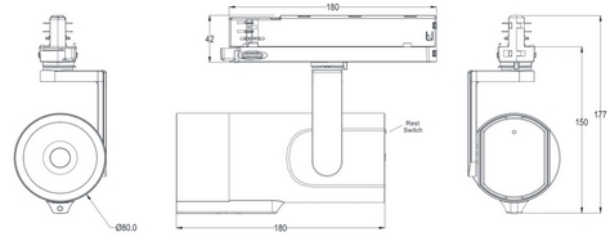

PRODUCT DATA SHEET

NSW K Pro Dual AiColor+People Counting 35W 36° 3-Cir BK
Art.no: 103250-36-2

Lighting Solutions

NSW K Pro Dual AiColor+People Counting 35W 36° 3-Cir BK

This series is the second generation of AIoT spotlight products that revolutionize the retail lighting industry. The design is compact and elegant and more cost-effective. The series covers nearly five different installation types two sizes and four light distributions. These lamps are developed to provide a personalized shopping experience and insights into the store environment.

**PRODUCT DATA SHEET**

NSW K Pro Dual AIColor+People Counting 35W 36° 3-Cir BK

Art.no: 103250-36-2

*Lighting Solutions*

PHOTOMETRIC DATA	
Efficacy (system) (lm/W)	55
CRI / Ra (>=)	90
CCT (Color Temperature) (K)	2700-6500
Color Code	RGBW
Lightsource Type	LED (built in)
Lens (Diffuser)	Lens
Lifetime (h)	L80B10: 72 000
MacAdam (SDCM)	3
UGR (<=)	13
Manufacturer (light source)	Ledteen
Forward Voltage LED (max tp=25) (V)	36.0
Driftspenning LED (min tp=65) (V)	36.0

DRIVER	
Manufacturer (driver)	Kinglumi
Flicker-free	Yes

DIMENSIONS	
Length (product) (mm)	485.0
Width (product) (mm)	80.0
Height (product) (mm)	180.0
Weight (product) (kg)	1.0
Diameter (product) (mm)	80.0