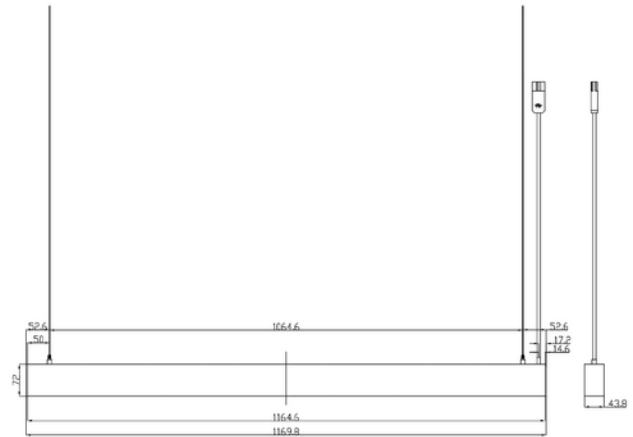

**FDV DOCUMENTATION**

Benu 6700lm 930 110°/75° 50W BK DALI 18i5

Art.no: 3735-110-2-ddd

*Lighting Solutions*

Benu 6700lm 930 110°/75° 50W BK DALI 18i5

SPECIFICATIONS	
Type of Dimming (system)	DALI2
IK	IK02
Operating temperature (°C)	45
Color Code	930
Lightsource Type	LED (built in)
Socket / Cap-Base	N/A
Lifetime (h)	L80B10: 100 000
Dimming (driver)	DALI2
Constant current or voltage (CC or CV)	CC
CC (driver) [mA]	38
Inrush current time (µs)	162.0
Inrush current I _{max} (A)	9.5
Length (product) (mm)	1170.0

**FDV DOCUMENTATION**

Benu 6700lm 930 110°/75° 50W BK DALI 18i5

Art.no: 3735-110-2-ddd

*Lighting Solutions*

SPECIFICATIONS	
Width (product) (mm)	44.0
Height (product) (mm)	72.0
Weight (product) (kg)	2.5
Color	Black
RAL Code	RAL7021
Mounting	Suspended, Ceiling, Pendant
Connection (system)	18i5 Quick connection