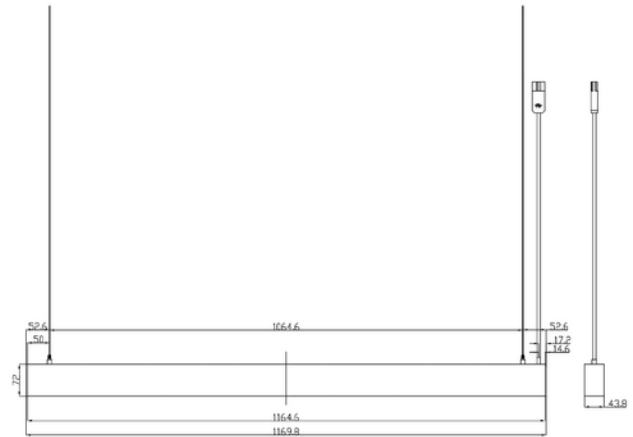

**PRODUCT DATA SHEET**

Benu 6700lm 930 110°/75° 50W BK DALI 18i5

Art.no: 3735-110-2-ddd

*Lighting Solutions*

Benu 6700lm 930 110°/75° 50W BK DALI 18i5

Benu is a linear LED luminaire with up- and down light for pending down in indoor areas. UGR<19 and DALI2. 18i5 connection, 1500mm transparent wire and T-profile bracket are included.

**PRODUCT DATA SHEET**

Benu 6700lm 930 110°/75° 50W BK DALI 18i5

Art.no: 3735-110-2-ddd

*Lighting Solutions*

DIMENSIONS	
Length (product) (mm)	1170.0
Width (product) (mm)	44.0
Height (product) (mm)	72.0
Weight (product) (kg)	2.5