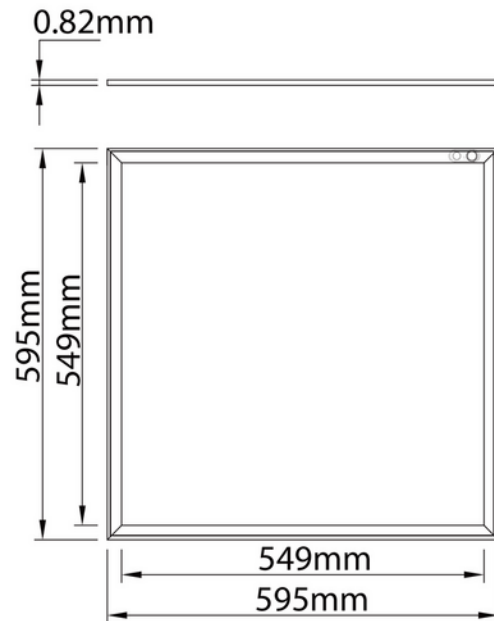

**FDV DOCUMENTATION**

Panel NWC 595x595 5100lm 930 36W Prism WH PIR+Daylight 18i3

Art.no: 0385-NW-02-3

*Lighting Solutions*

Panel NWC 595x595 5100lm 930 36W Prism WH PIR+Daylight 18i3

**MAINTENANCE**

Clean with a dry cloth

SPECIFICATIONS	
Operating temperature (°C)	40
Forward Voltage LED (max tp=25) (V)	3.4
Forward Voltage LED (min tp=65) (V)	3.0
Length (product) (mm)	595.0
Width (product) (mm)	8.0
Height (product) (mm)	595.0