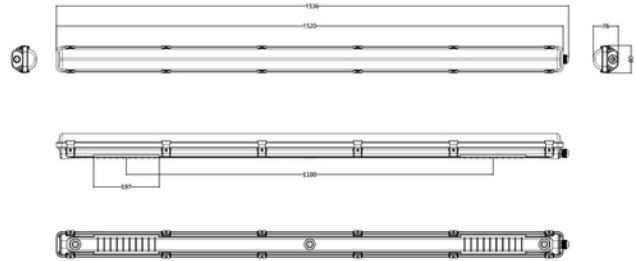

**FDV DOCUMENTATION**

Stream Y NWC 7200lm 840 Opal 120° 42W 5x2,5 IP65 L:1536mm

Art.no: 102452-NW-02

*Lighting Solutions*

Stream Y NWC 7200lm 840 Opal 120° 42W 5x2,5 IP65 L:1536mm

**MAINTENANCE**

Clean with a damp cloth

SPECIFICATIONS	
Operating temperature (°C)	40
Length (product) (mm)	1536.0
Width (product) (mm)	76.0
Height (product) (mm)	80.0
Weight (product) (kg)	2.04

FDV DOCUMENTATION

Stream Y NWC 7200lm 840 Opal 120° 42W 5x2,5 IP65 L:1536mm