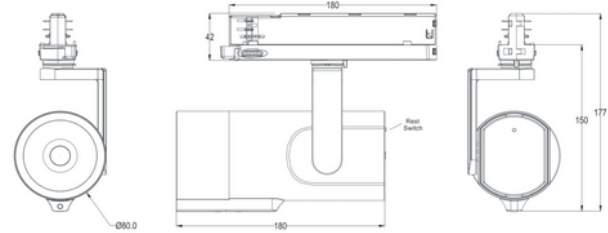

**FDV DOCUMENTATION**

NSW K Pro Dual AiColor+People Counting 35W 24° 3-Cir WH

Art.no: 103250-24-3

*Lighting Solutions*

## NSW K Pro Dual AiColor+People Counting 35W 24° 3-Cir WH

**MAINTENANCE**

Clean with a dry cloth

SPECIFICATIONS	
Type of Dimming (system)	AIoT or APP (Bluetooth connected)
IK	IK06
Operating temperature (°C)	30
Color Code	RGBW
Lightsource Type	LED (built in)
Lifetime (h)	L80B10: 72 000
MacAdam (SDCM)	3
Forward Voltage LED (max tp=25) (V)	36.0
Forward Voltage LED (min tp=65) (V)	36.0
Width (product) (mm)	80.0
Height (product) (mm)	180.0

**FDV DOCUMENTATION**

NSW K Pro Dual AlColor+People Counting 35W 24° 3-Cir WH

Art.no: 103250-24-3

*Lighting Solutions*

SPECIFICATIONS	
Weight (product) (kg)	1.0
Diameter (product) (mm)	80.0
Color	White
Mounting	Track, Ceiling
Connection (system)	Track 3-Circuit