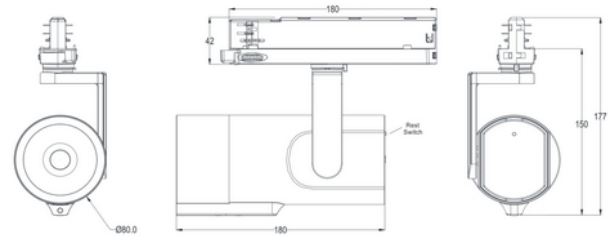

**PRODUCT DATA SHEET**

NSW K Pro Dual AiColor+People Counting 35W 24° 3-Cir WH

Art.no: 103250-24-3

*Lighting Solutions*

DRIVER	
Manufacturer (driver)	Kinglumi
Flicker-free	Yes

DIMENSIONS	
Width (product) (mm)	80.0
Height (product) (mm)	180.0
Weight (product) (kg)	1.0
Diameter (product) (mm)	80.0

MATERIALS AND SURFACES	
Color	White
Corrosion Class	C1