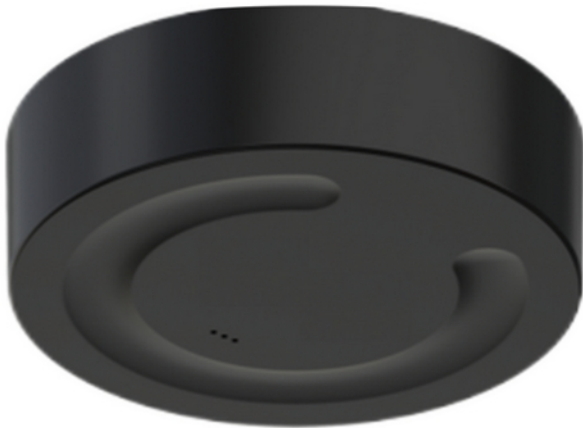

PRODUCT DATA SHEET
 NSW Pro Gateway BK
 Art.no: 103260-2

Lighting Solutions

NSW Pro Gateway BK

Remote control all devices via the internet – turn on/off, adjust settings, activate automatic mode, and save energy. Set timers for circadian lighting and time management – no matter where you are.

Connect up to 100 devices via Bluetooth Mesh and gather insights on product usage. Data is securely stored in a European cloud service, with local backup in case of power outages.

Choose between white or black finish, surface-mounted or pendant installation, and power via PoE or 12V DC.

CONTROL SYSTEM	
System	NSW

MATERIALS AND SURFACES	
Color	Black

INSTALLATION AND CONNECTION	
Mounting	Ceiling

INSTALLATION AND CONNECTION	
Connection (system)	QuickConnect

ENERGY AND CERTIFICATIONS	
CE mark	Yes