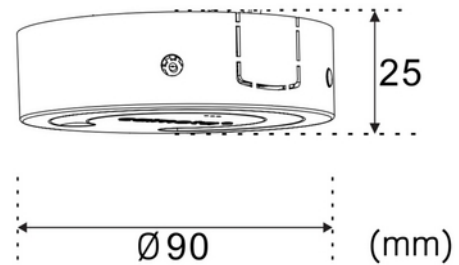

PRODUCT DATA SHEET
NSW Pro Gateway BK
Art.no: 103260-2

Lighting Solutions

NSW Pro Gateway BK

Remote control all devices via the internet – turn on/off, adjust settings, activate automatic mode, and save energy. Set timers for circadian lighting and time management – no matter where you are.

Connect up to 100 devices via Bluetooth Mesh and gather insights on product usage. Data is securely stored in a European cloud service, with local backup in case of power outages.

Choose between white or black finish, surface-mounted or pendant installation, and power via PoE or 12V DC.

Suitable for supermarkets, fashion stores, grocery stores, car dealerships, furniture stores, art galleries, offices, homes, and more.

TECHNICAL DATA	
IP (system)	IP20
Outdoor	No
Operating temperature (°C)	0 - 40

CONTROL SYSTEM	
System	NSW

MATERIALS AND SURFACES	
Color	Black

INSTALLATION AND CONNECTION	
Mounting	Ceiling