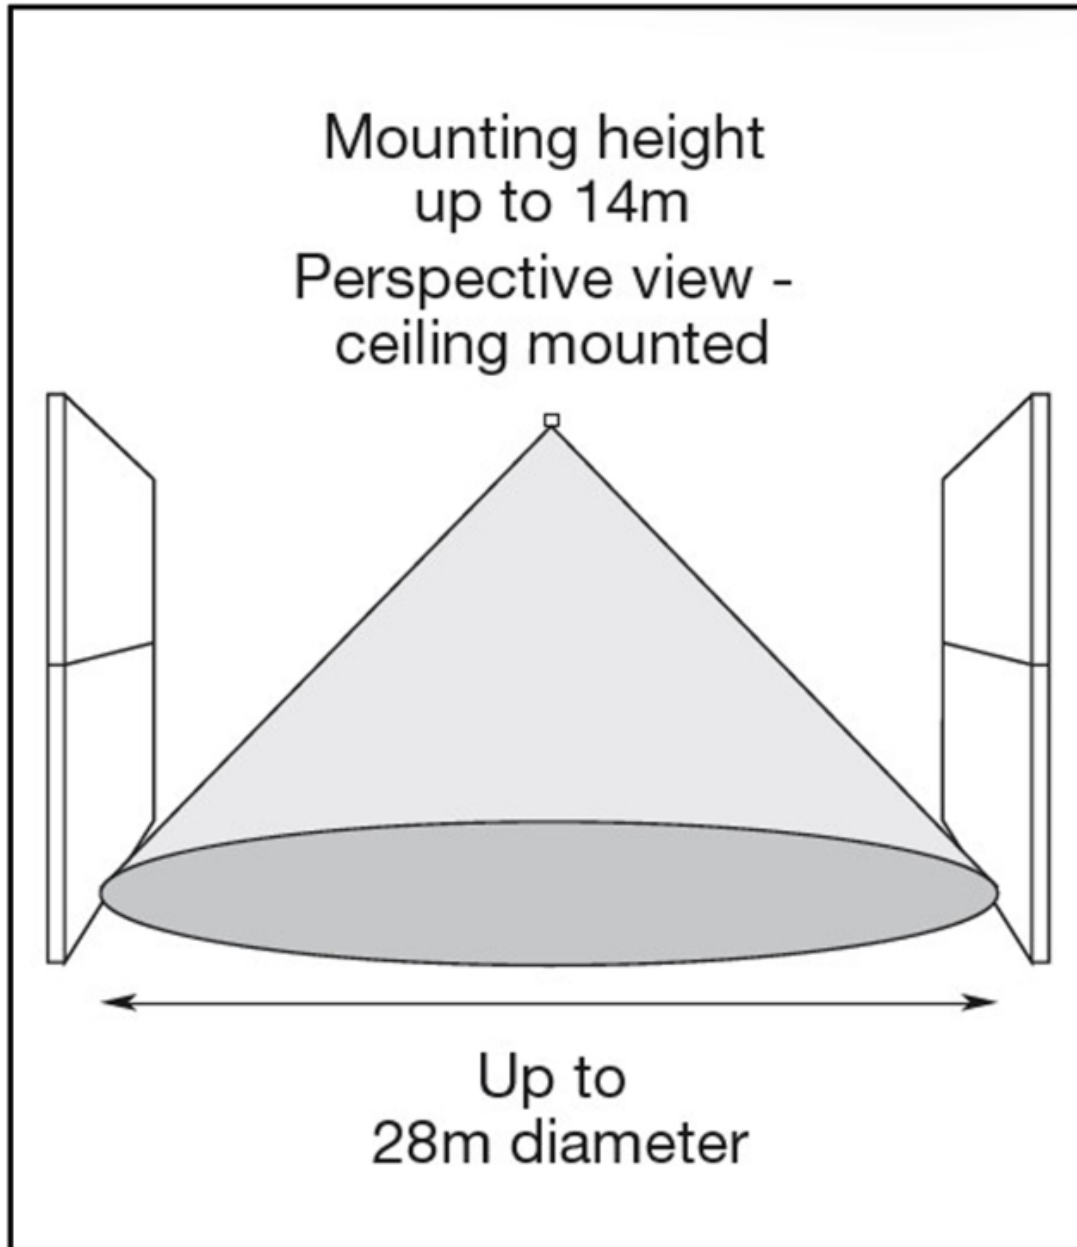

CBU Box sensor Wide Casambi

IP66

SPECIFICATIONS	
Operating temperature (°C)	40
Movement coverage area (m)	28m
Recommended mounting height (m)	Max. 14m
Length (product) (mm)	110.0
Width (product) (mm)	110.0
Height (product) (mm)	73.0
Color	White

DETECTION AREA

WIRING