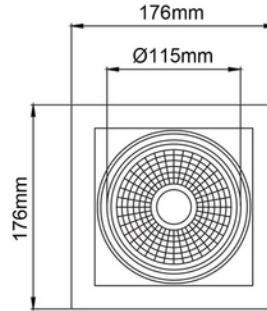

FAMILY PRODUCT SHEET
Manna Single
Art.no: Manna-Single-Base

Lighting Solutions

 160x160mm

Manna Single

VARIANTS

Art.no.	Effect	Lumen out	CCT	Beam angle	Lens	CRI (>)	Dimming	Cut-out	Color
101243-40-2	35W	4170 lm	3500K	40°	Clear	90		160x160 mm	Black
101242-40-2	35W	4170 lm	3000K	40°	Clear	90		160x160 mm	Black
101242-40-3	35W	4170 lm	3000K	40°	Clear	90		160x160 mm	White
101243-40-3	35W	4170 lm	3500K	40°	Clear	90		160x160 mm	White