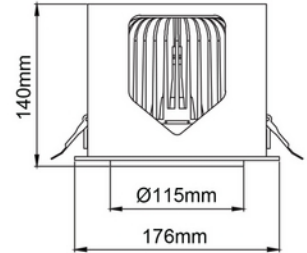

FAMILY PRODUCT SHEET
Manna Single
Art.no: Manna-Single-Base

Lighting Solutions

 160x160mm

Manna Single

VARIANTS

Art.no.	Effect	Lumen out	CCT	Beam angle	Lens	CRI (>)	Dimming	Cut-out	Color
101243-40-2	35W	4170 lm	3500K	40°	Clear	90		160x160 mm	Black
101242-40-2	35W	4170 lm	3000K	40°	Clear	90		160x160 mm	Black
101242-40-3	35W	4170 lm	3000K	40°	Clear	90		160x160 mm	White
101243-40-3	35W	4170 lm	3500K	40°	Clear	90		160x160 mm	White