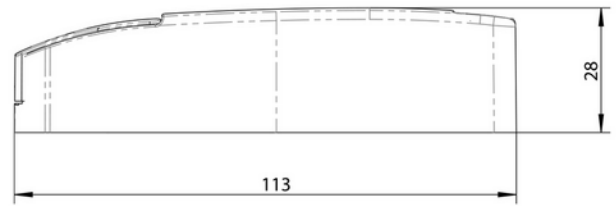

## Driver 24V cv 20W IP20 w/1m cable Euro-plug+2m Riva WH

SPECIFICATIONS	
Operating temperature (°C)	50
Length (product) (mm)	113.0
Width (product) (mm)	44.0
Height (product) (mm)	28.0
Weight (product) (kg)	0.1