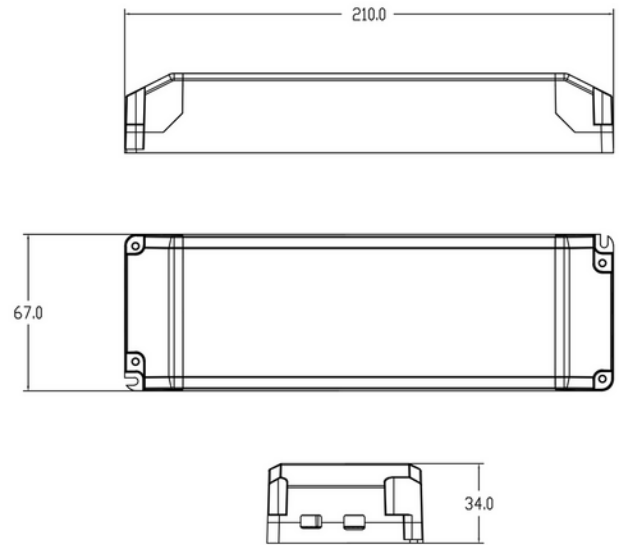

**FDV DOCUMENTATION**

Driver 12V cv 150W IP20 w/3m cable Euro-plug WH 210x67x34mm

Art.no: Q8H-12V-150W-01

*Lighting Solutions*

## Driver 12V cv 150W IP20 w/3m cable Euro-plug WH 210x67x34mm

SPECIFICATIONS	
Operating temperature (°C)	50
Inrush current time (µs)	300.0
Inrush current I <sub>max</sub> (A)	30.0
Length (product) (mm)	210.0
Width (product) (mm)	67.0
Height (product) (mm)	34.0
Weight (product) (kg)	0.32