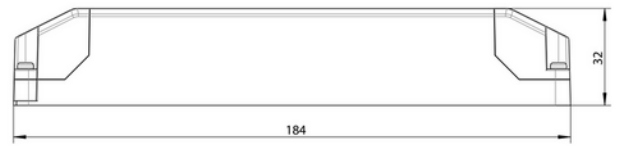

## Driver 12V cv 75W IP20 w/3m cable Euro-plug WH 184x61x32mm

SPECIFICATIONS	
Operating temperature (°C)	50
Inrush current time (µs)	300.0
Inrush current I <sub>max</sub> (A)	30.0
Length (product) (mm)	184.0
Width (product) (mm)	61.0
Height (product) (mm)	32.0
Weight (product) (kg)	0.27