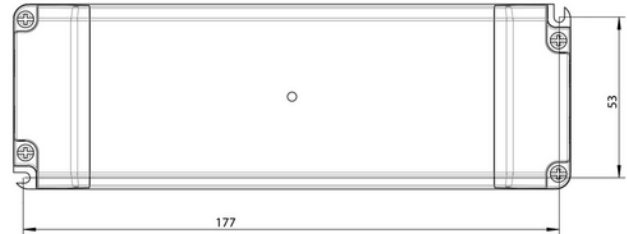

**FDV DOCUMENTATION**

Driver 12V cv 75W IP20 w/3m cable Euro-plug WH 184x61x32mm

Art.no: Q8H-12V-75W-01

*Lighting Solutions*

## Driver 12V cv 75W IP20 w/3m cable Euro-plug WH 184x61x32mm

SPECIFICATIONS	
Operating temperature (°C)	50
Inrush current time (µs)	300.0
Inrush current I <sub>max</sub> (A)	30.0
Length (product) (mm)	184.0
Width (product) (mm)	61.0
Height (product) (mm)	32.0
Weight (product) (kg)	0.27