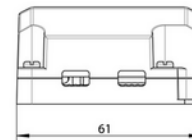

## Driver 12V cv 75W IP20 w/3m cable Euro-plug WH 184x61x32mm

SPECIFICATIONS	
Operating temperature (°C)	50
Inrush current time (µs)	300.0
Inrush current I <sub>max</sub> (A)	30.0
Length (product) (mm)	184.0
Width (product) (mm)	61.0
Height (product) (mm)	32.0
Weight (product) (kg)	0.27