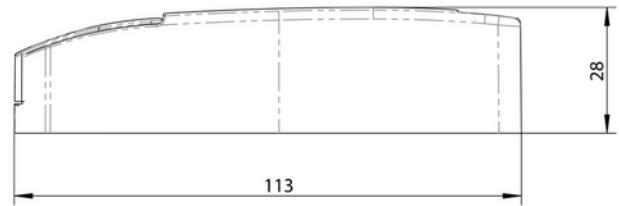

## Transformer 12Vac 0-70W Halogen/0-50W LED max 6 LED Phasecut

SPECIFICATIONS	
Operating temperature (°C)	50
Constant current or voltage (CC or CV)	CC
Inrush current time (µs)	300.0
Inrush current I <sub>max</sub> (A)	30.0
Length (product) (mm)	113.0
Width (product) (mm)	44.0
Height (product) (mm)	28.0
Weight (product) (kg)	0.11