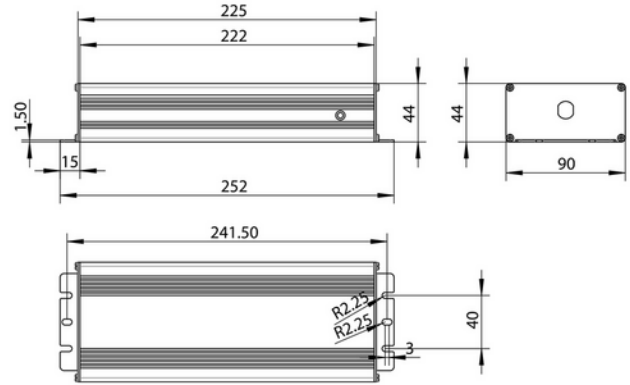

**FDV DOCUMENTATION**

Driver 24V 300W IP67 3m Euro & 4pcs Riva 6-way spl. mini 72W

Art.no: V6-320-24-02-2

*Lighting Solutions*

Driver 24V 300W IP67 3m Euro & 4pcs Riva 6-way spl. mini 72W

SPECIFICATIONS	
Operating temperature (°C)	50
Protection Class (driver)	2
Dimming (driver)	None
Inrush current time (µs)	500.0
Inrush current I _{max} (A)	70.0
Length (product) (mm)	252.0
Width (product) (mm)	90.0
Height (product) (mm)	44.0